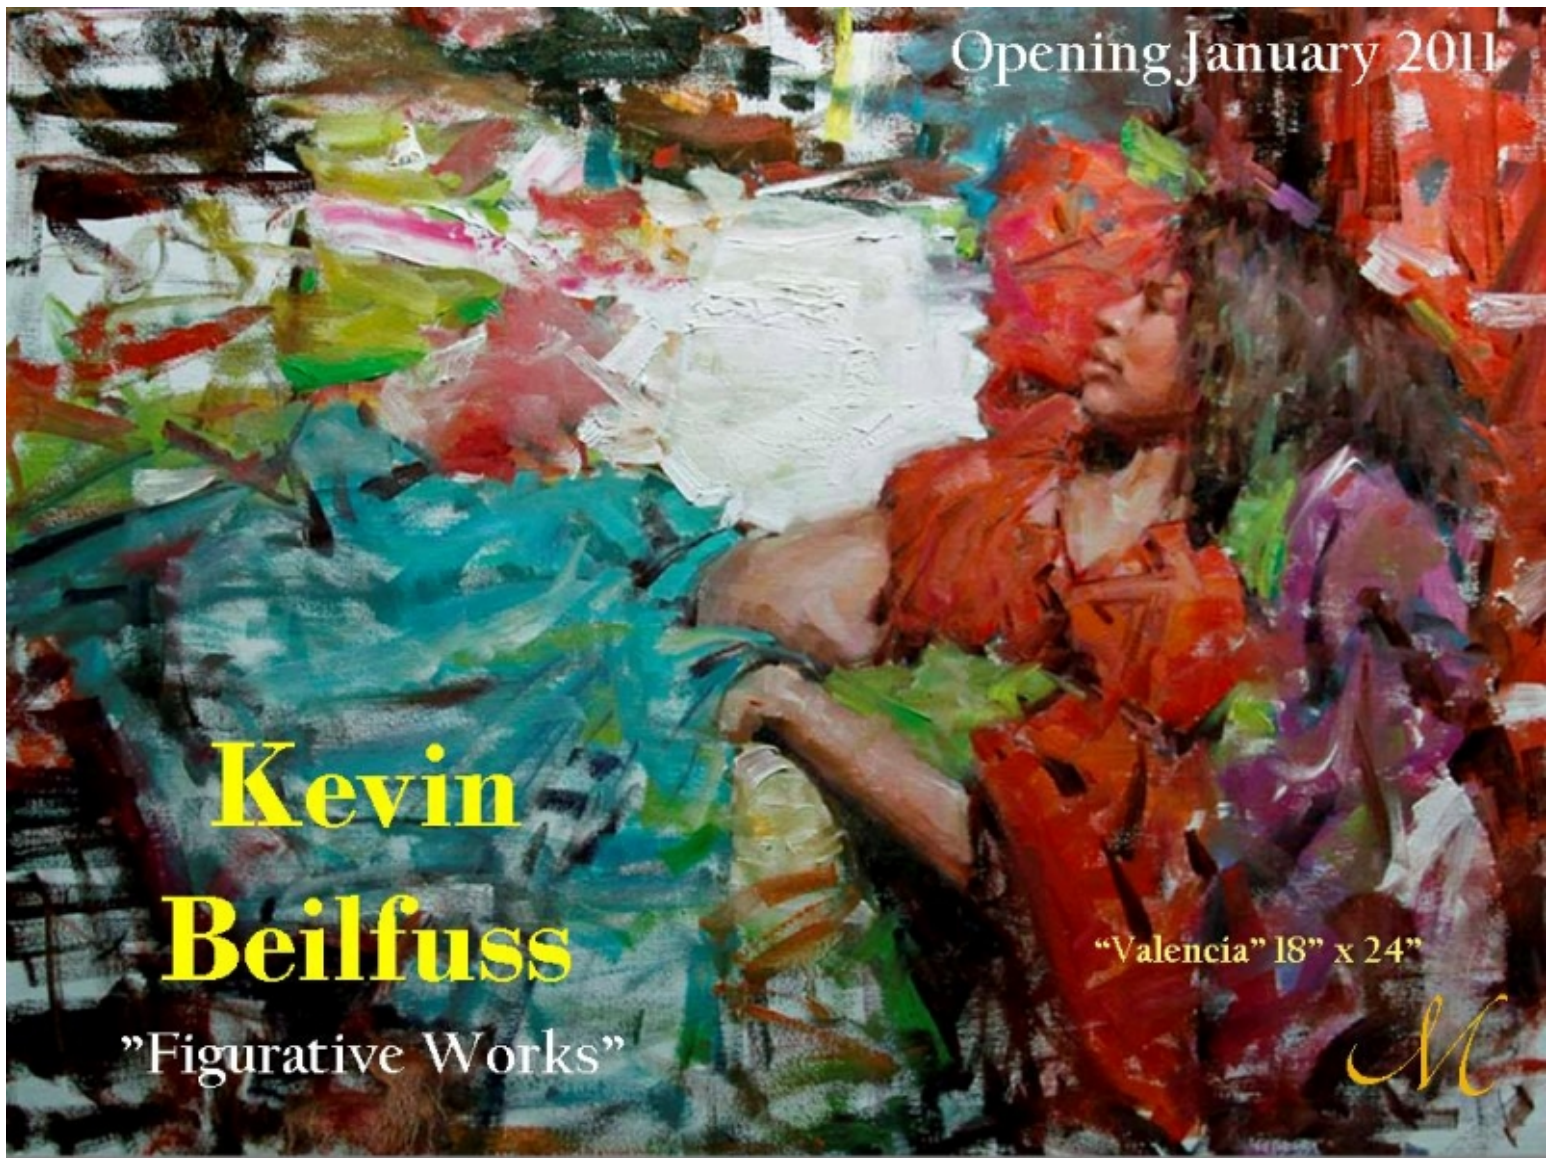

On the web site next to the live feed, we will play a slide show of the featured exhibition "Figurative Works" by Kevin Bielfuss. Anyone who cannot physically join us can easily view the works along with the event whether at home, on their phones, wherever there is web access. We are having Olivia Pool from Charleston's Art Magazine as our guest narrator and will feature several additional Charleston art openings during the Gallery Walk. If you would like you to join us, log on to our web site Friday, January 7, 2011 from 5:00 - 8:00 p.m. at [www.mgalleryoffineart.com](http://www.mgalleryoffineart.com). Interact with the gallery by opening an additional browser window to our Facebook page <http://www.facebook.com/pages/M-Gallery-of-Fine-Art/44376224228> or our Twitter page <http://twitter.com/#!/MGallerySE> and feel free to say hello or ask questions of Kevin Beilfuss during the time segment. "Figurative Works" exhibition by Kevin Beilfuss will open on Friday, January 7, 2011 from 5:00 - 8:00 p.m. The exhibition will be on display through January 31, 2011. Our web site is <http://www.mgalleryoffineart.com/>. We hope you'll join us for this virtual event. Let us know if we can be of technical assistance...This should be fun!

“Morning” 20” x 16”

Opening January 2011

**Kevin  
Beilfuss**

"Figurative Works"

*K*

Opening January 2011

**Kevin  
Beilfuss**

"Figurative Works"